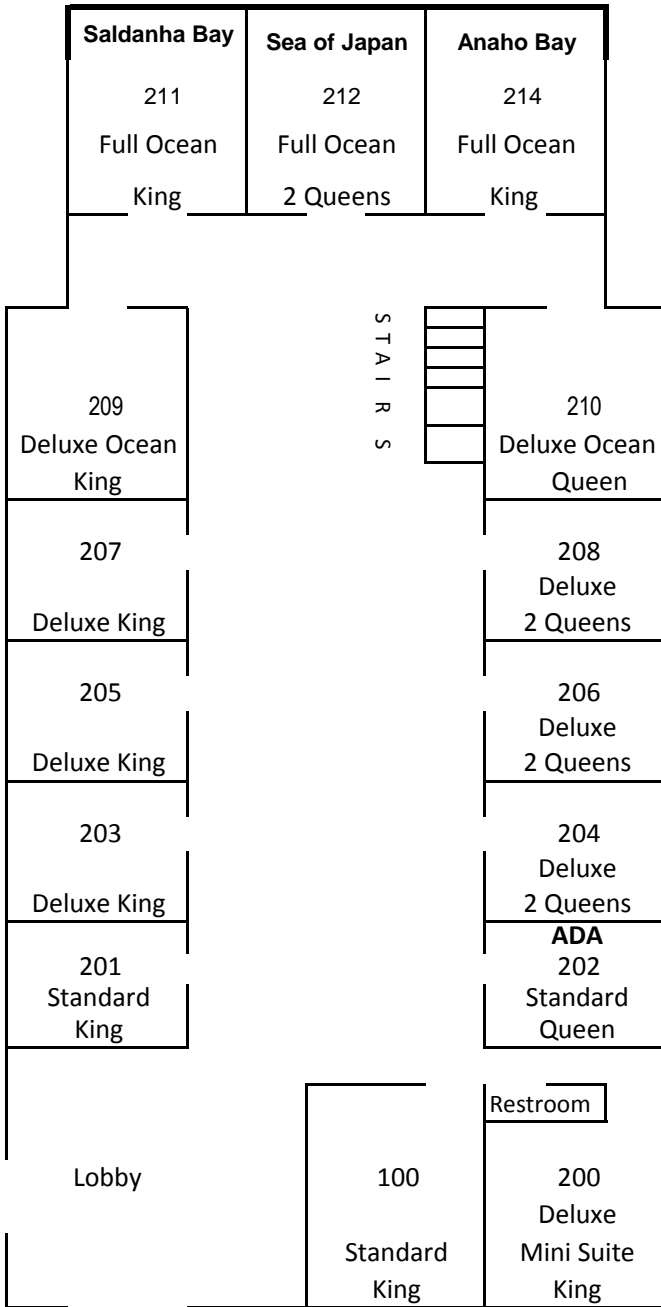

# BLUE DOLPHIN INN

## Ocean Front

### 2nd Floor